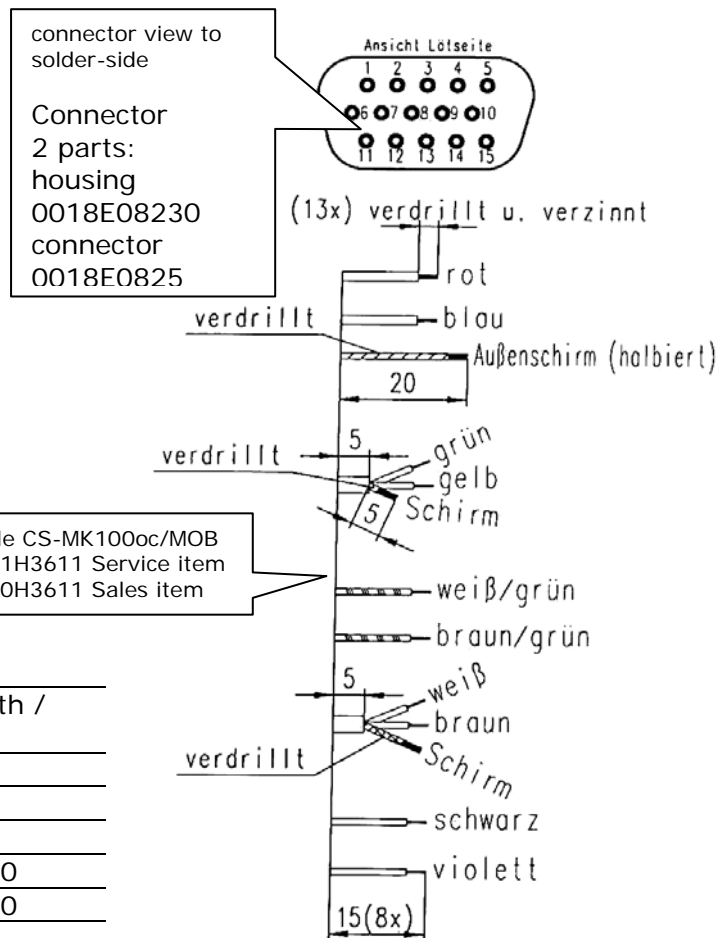

CONNECTION - CABLES FOR CS2

Pin - Layout

color	kind of conductor	to connector pin:
red	single conductor	PIN 1 linked
		PIN 2 linked
		PIN 3 linked
blue	single conductor	PIN 4 linked
		PIN 5 + housing
green	screened pair	PIN 6
yellow		PIN 7
screen		PIN 8
white / green	single conductor	PIN 9
brown / green	single conductor	PIN 10
white	screened pair	PIN 11
brown		PIN 12
screen		PIN 13
black	single conductor	PIN 14
violet	single conductor	PIN 15

Translation of German Terms

Ansicht	view
Außenschirm	outer screen
blau	blue
braun	brown
gelb	yellow
grün	green
halbiert	devided in two halves
Lötseite	solder side
rot	red
Schirm	screen
schwarz	black
verdrillt	twisted
verzinkt	tinned
violett	violet
weiß	white

Part numbers

Part number	Designation	Length / mm
2770Z0011	CS-MK 1,25 fm	1250
2770Z0012	CS-MK 2,5 fm	2500
2770Z0013	CS-MK 5 fm	5000
2770Z0014	CS-MK 10 fm	10000
2770Z0015	CS-MK 20 fm	20000