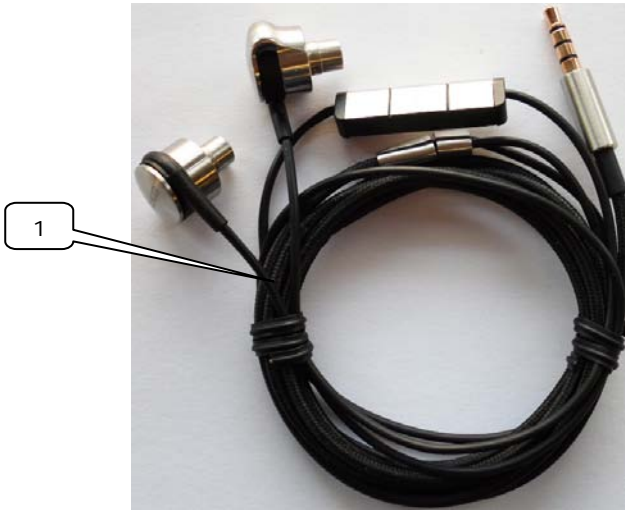

**K3003i**      **3225Z00010**  
**K3003**      **3225Z00020**

**Parts list / Stückliste**

Description	Pos.	Part number Bestellnummer	Quant. /Stk.		Bezeichnung
			K3003i	K3003	
K3003 service assy. <sup>1</sup> with remote	1	3225M99010	1	-	Hörer, mit Fernbedienung
K3003 service assy. <sup>1</sup> without remote	1	3225M99020	-	1	Hörer, ohne Fernbedienung
Cushion, L	2	3225Z28010	2	2	Ohrpolster, L
Cushion, M	3	3225Z29010	2	2	Ohrpolster, M
Cushion, S	4	3225Z30010	2	2	Ohrpolster, S
Filter, high boost	5	3225M13010	2	2	Filter, high boost
Filter, reference	6	3225M14010	2	2	Filter, reference
Filter, bass boost	7	3225M15010	2	2	Filter, bass boost
Flight adapter	8	3225M12010	1	1	Flugzeug Adapterstecker
Cable adapter 3,5mm 3pin to 3,5mm 4pin	9	2551K00110	1	1	Adapter 3,5mm 3pin to 3,5mm 4pin
On the go case	10	1605P00460	1	1	Etui
Filter plate	11	3225Z51010	1	1	Filterplatte
Spare cushions <sup>2</sup>	-	3225M20010	-	-	Reserve Ohrpolster

<sup>1</sup>K3003 service assy.: Complete headphone without filters and cushions.

<sup>2</sup>Spare cushions: consists of 4pcs. large, 4pcs. middle and 4pcs. small cushions.