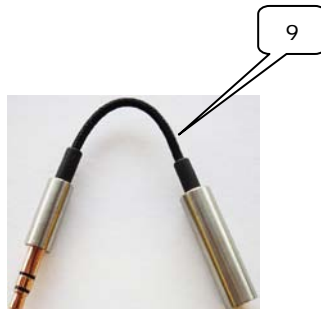

**K3003i**      **3225Z00010**  
**K3003**      **3225Z00020**

**Parts list / Stückliste**

Description	Pos.	Part number Bestellnummer	Quant. /Stk.		Bezeichnung
			K3003i	K3003	
K3003 service assy. <sup>1</sup> with remote	1	3225M99010	1	-	Hörer, mit Fernbedienung
K3003 service assy. <sup>1</sup> without remote	1	3225M99020	-	1	Hörer, ohne Fernbedienung
Cushion, L	2	3225Z28010	2	2	Ohrpolster, L
Cushion, M	3	3225Z29010	2	2	Ohrpolster, M
Cushion, S	4	3225Z30010	2	2	Ohrpolster, S
Filter, high boost	5	3225M13010	2	2	Filter, high boost
Filter, reference	6	3225M14010	2	2	Filter, reference
Filter, bass boost	7	3225M15010	2	2	Filter, bass boost
Flight adapter	8	3225M12010	1	1	Flugzeug Adapterstecker
Cable adapter 3,5mm 3pin to 3,5mm 4pin	9	2551K00110	1	1	Adapter 3,5mm 3pin to 3,5mm 4pin
On the go case	10	1605P00460	1	1	Etui
Filter plate	11	3225Z51010	1	1	Filterplatte
Spare cushions <sup>2</sup>	-	3225M20010	-	-	Reserve Ohrpolster

<sup>1</sup>K3003 service assy.: Complete headphone without filters and cushions.

<sup>2</sup>Spare cushions: consists of 4pcs. large, 4pcs. middle and 4pcs. small cushions.