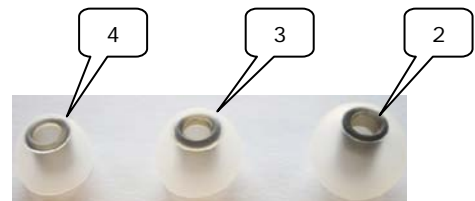

**K3003i**      **3225Z00010**  
**K3003**      **3225Z00020**

**Parts list / Stückliste**

Description	Pos.	Part number Bestellnummer	Quant. /Stk.		Bezeichnung
			K3003i	K3003	
K3003 service assy. <sup>1</sup> with remote	1	3225M99010	1	-	Hörer, mit Fernbedienung
K3003 service assy. <sup>1</sup> without remote	1	3225M99020	-	1	Hörer, ohne Fernbedienung
Cushion, L	2	3225Z28010	2	2	Ohrpolster, L
Cushion, M	3	3225Z29010	2	2	Ohrpolster, M
Cushion, S	4	3225Z30010	2	2	Ohrpolster, S
Filter, high boost	5	3225M13010	2	2	Filter, high boost
Filter, reference	6	3225M14010	2	2	Filter, reference
Filter, bass boost	7	3225M15010	2	2	Filter, bass boost
Flight adapter	8	3225M12010	1	1	Flugzeug Adapterstecker
Cable adapter 3,5mm 3pin to 3,5mm 4pin	9	2551K00110	1	1	Adapter 3,5mm 3pin to 3,5mm 4pin
On the go case	10	1605P00460	1	1	Etui
Filter plate	11	3225Z51010	1	1	Filterplatte
Spare cushions <sup>2</sup>	-	3225M20010	-	-	Reserve Ohrpolster

<sup>1</sup>K3003 service assy.: Complete headphone without filters and cushions.

<sup>2</sup>Spare cushions: consists of 4pcs. large, 4pcs. middle and 4pcs. small cushions.