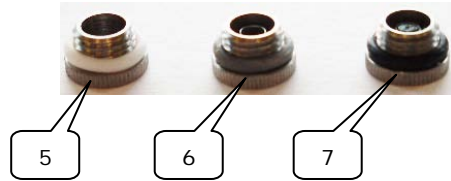

**K3003i**      **3225Z00010**  
**K3003**      **3225Z00020**

**Parts list / Stückliste**

Description	Pos.	Part number Bestellnummer	Quant. /Stk.		Bezeichnung
			K3003i	K3003	
K3003 service assy. <sup>1</sup> with remote	1	3225M99010	1	-	Hörer, mit Fernbedienung
K3003 service assy. <sup>1</sup> without remote	1	3225M99020	-	1	Hörer, ohne Fernbedienung
Cushion, L	2	3225Z28010	2	2	Ohrpolster, L
Cushion, M	3	3225Z29010	2	2	Ohrpolster, M
Cushion, S	4	3225Z30010	2	2	Ohrpolster, S
Filter, high boost	5	3225M13010	2	2	Filter, high boost
Filter, reference	6	3225M14010	2	2	Filter, reference
Filter, bass boost	7	3225M15010	2	2	Filter, bass boost
Flight adapter	8	3225M12010	1	1	Flugzeug Adapterstecker
Cable adapter 3,5mm 3pin to 3,5mm 4pin	9	2551K00110	1	1	Adapter 3,5mm 3pin to 3,5mm 4pin
On the go case	10	1605P00460	1	1	Etui
Filter plate	11	3225Z51010	1	1	Filterplatte
Spare cushions <sup>2</sup>	-	3225M20010	-	-	Reserve Ohrpolster

<sup>1</sup>K3003 service assy.: Complete headphone without filters and cushions.

<sup>2</sup>Spare cushions: consists of 4pcs. large, 4pcs. middle and 4pcs. small cushions.